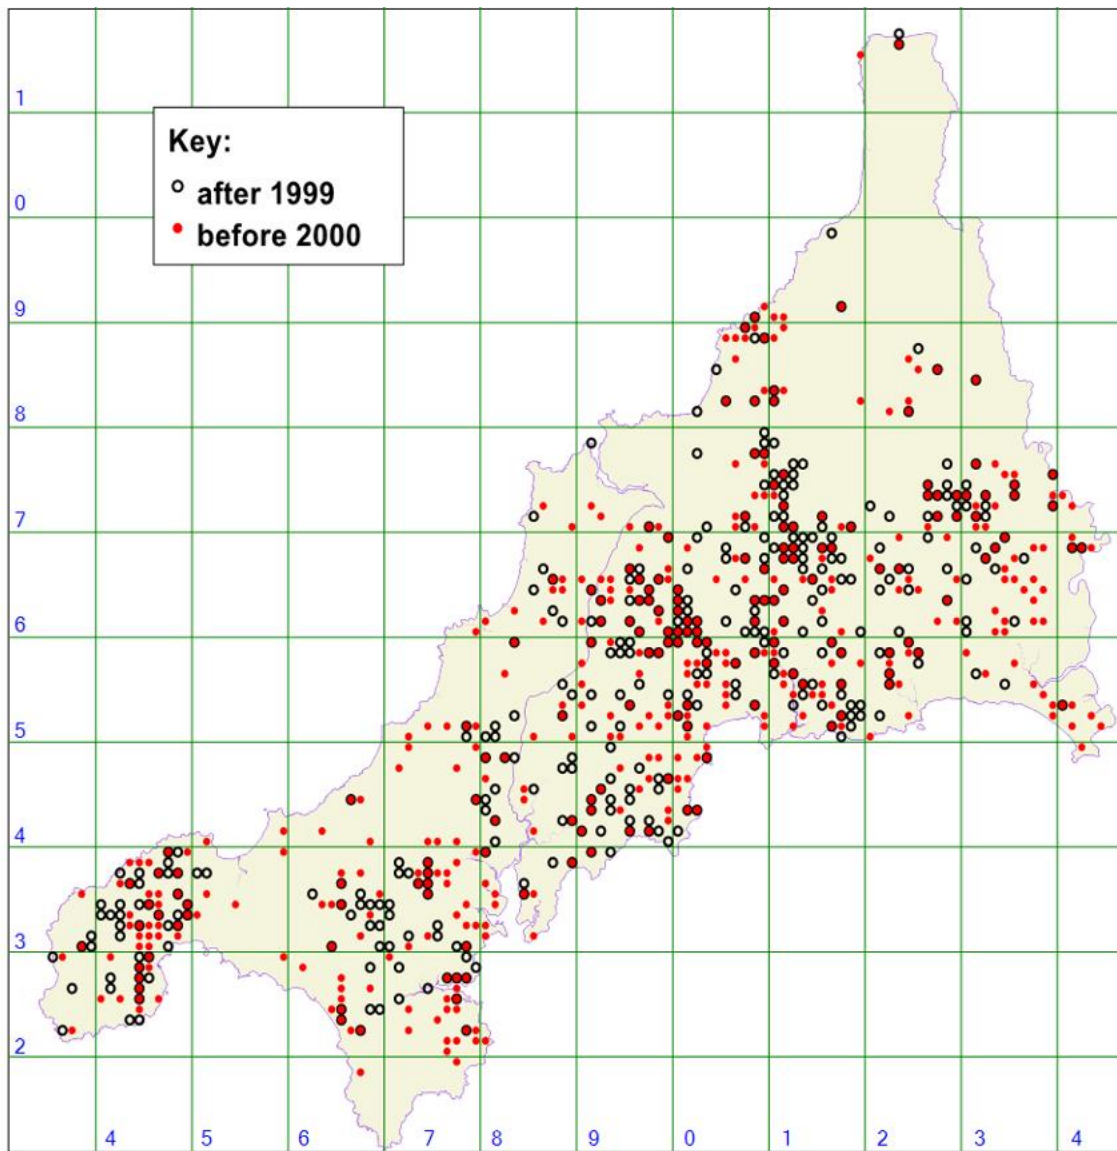

**From:** cnf

**Sent:** 06 June 2021 09:55

**To:** Charles Williams PA

**Subject:** RE: Star-of-Bethlehem (*Ornithogalum umbellatum* subsp. *campestre*)

Dear Charles,

The small red dots on the map below shows where Cornish Moneywort (*Sibthorpia europaea*) has been found, including several small patches on a roadside bank between the castle and the reception hut. It is not an attractive plant but is called Cornish Moneywort because Cornwall is the best place in Britain to be able to find it. Cornish Moneywort grows in damp shady spots such as on the banks of small streams, valley bottom marshes and in rushy meadows. The photograph was taken at the top of a flush site high in the field to the west of West Portholland.